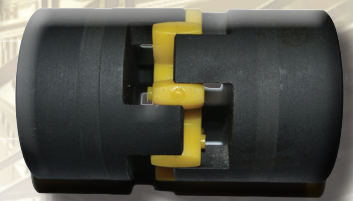

NEW RANGE: Curved Jaw (Rotex) Couplings...

**Now
In Stock**

- **Compact design & high torque capacity**
- **Absorbs shock loads & dampens vibration**
- **Heavy Duty & Super Heavy Duty Elements**
- **Pilotbore & Taperfit to suit Metric & Imperial Shafts**
- **Interchangeable with other industry brands**
- **Suitable for high torque & hydraulic applications**
- **See our website or ask "Finer" team for details**

PTS
Power Transmission
Strongbelt

AGRI-POWER
ROLLER CHAIN

K.C.M.

S.Y.

KCP

PIX
BELTS & HOSES

VICTORIA (Head Office)
Telephone 03 9791 2444
Fax 03 9791 3344

QUEENSLAND
Phone: 07 3865 5002
Fax: 07 3865 5202